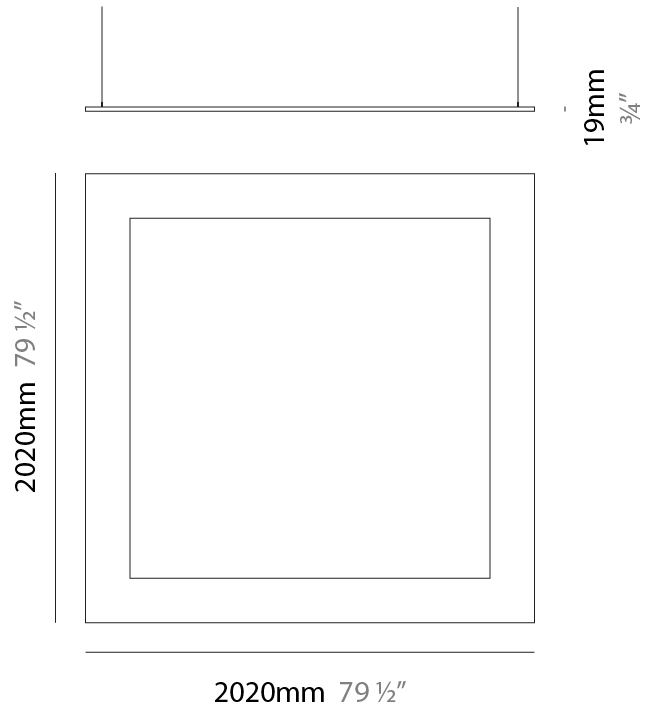

INFINITE FRAME SUSPENSION

A51100-

base number   Color   Finish
Temperature   Options

1. To build a product code in our configurator select the specify button on the base model # product page
2. To build a manual product code on this datasheet choose from the options listed below in blue font and add the suffix to the base model #

GENERAL

Series: Infinite Frame
Partner: Ivela
Division: Architectural
Installation: Suspension
Product Type: Panels
Mounting Location: Ceiling
Light Distribution: Direct

PHYSICAL

Shape: Square
Length (mm): 2020
Length (in): 79 ½
Width (mm): 2020
Width (in): 79 ½
Height (mm): 19
Height (in): ¾
Max. Overall Height (mm): 2019
Max. Overall Height (in): 79 ½
Diffuser: PMMA - Opal
Fixture Finish: WHI / BLK / GLD
Fixture Material: Aluminum
Cable Details: 2,000mm / 78 ¾" - Transparent Cable

ELECTRICAL

Lamp Type: LED
Input Wattage (W): 160
Total Output Wattage (W): 136
Dimming: Tri-Mode (Non-Dimming and Phase Dimming (120Vac only) and 0-10V Dimming)
Driver Included: No
Driver Location: Remote
Driver Type: Constant Voltage - Universal
Driver Class: Class 2
Housing: ENCP 5/6/8
Input Voltage (V): 120 - 277
Output Voltage (V): 24

LED

Color Temperature (°K): 2700 / 3000 / 4000
Max. Delivered Lumen (lm): 9600 / 10000 / 10600
Nominal Lumen (lm): 19200 / 20000 / 21200
CRI: >93 CRI
Lamp Life (hrs): 50000

OPTICAL

RATINGS AND CERTIFICATIONS

Certified By: CSA Certified to UL and CSA Standards
IP rating: IP20