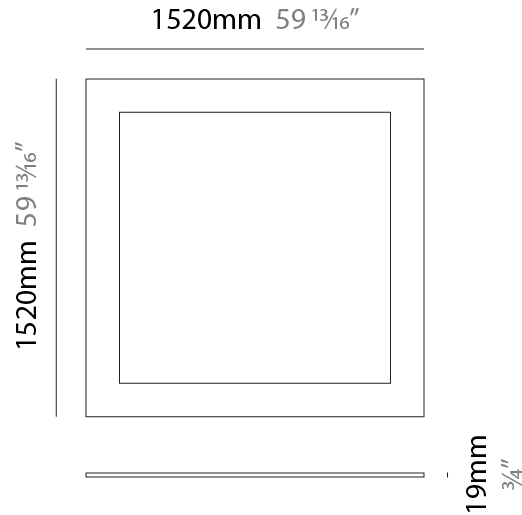

INFINITE FRAME SURFACE

A52058-

base number   Color   Finish
Temperature   Options

PROJECT _____
TYPE _____
SPECIFIER _____
QUANTITY _____
DATE _____

1. To build a product code in our configurator select the specify button on the base model # product page
2. To build a manual product code on this datasheet choose from the options listed below in blue font and add the suffix to the base model #

GENERAL

Series: Infinite Frame
Partner: Ivela
Division: Architectural
Installation: Surface
Product Type: Panels
Mounting Location: Ceiling
Light Distribution: Direct

PHYSICAL

Shape: Square
Length (mm): 1520
Length (in): 59 ¹³/₁₆"
Width (mm): 1520
Width (in): 59 ¹³/₁₆"
Height (mm): 19
Height (in): 3/4
Diffuser: PMMA - Opal
Fixture Finish: WHI / BLK / GLD
Fixture Material: Aluminum

ELECTRICAL

Lamp Type: LED
Input Wattage (W): 120
Total Output Wattage (W): 102
Dimming: Tri-Mode (Non-Dimming and Phase Dimming (120Vac only) and 0-10V Dimming)
Driver Included: No
Driver Location: Remote
Driver Type: Constant Voltage - Universal
Driver Class: Class 1 and Class 2
Housing: ENCP 6/8
Input Voltage (V): 120 - 277
Output Voltage (V): 24

LED

Color Temperature (°K): 2700 / 3000 / 4000
Max. Delivered Lumen (lm): 7200 / 7500 / 79550
Nominal Lumen (lm): 14400 / 15000 / 15900
CRI: >93 CRI
Lamp Life (hrs): 50000

OPTICAL

RATINGS AND CERTIFICATIONS

Certified By: CSA Certified to UL and CSA Standards
IP rating: IP20